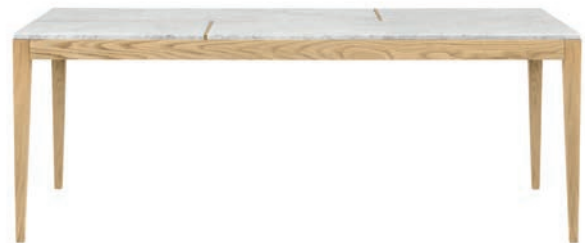

UTILE

h75 w201 d95 cm
h30 w79 d37"