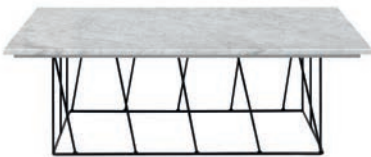

oak+
black steel

pure white/
plywood+
black steel

rusty look+
black steel

walnut+
black steel

HELIX MARBLE

120
h40 w120 d75 cm
h16 w47 d30"

75
h40 w75 d75 cm
h16 w30 d30"

50
h45 w50 d50 cm
h18 w20 d20"